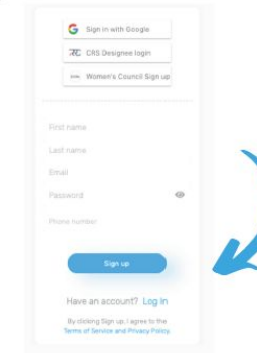

Tips to get the most of member finder

1. **Claim your profile** if you have not already (steps to follow)
2. **Update your profile** with a description, a photo and your specialities
3. **Set a reminder** to update it regularly
4. **Introduce yourself on the Radius community**
5. **Follow up** with a phone call once you've sent a referral or received a referral
6. **Update the status** of any received referrals

Claim your Women's Council Radius profile if you haven't already

1 Go to <https://www.wcr.org>

2 On this page be sure to click "Women's Council Member Finder"

3 Click Login and select "Edit Profile"

4 On this page be sure to click **Sign up with email**

5 Enter in your first and last name and then be sure to use the same email address and password you use for Women's Council and then click "Sign Up"

6 Once you're in, click on view profile on the top right to take a look at your profile. To make any edits follow our guide here: <http://bit.ly/edit-wcr>