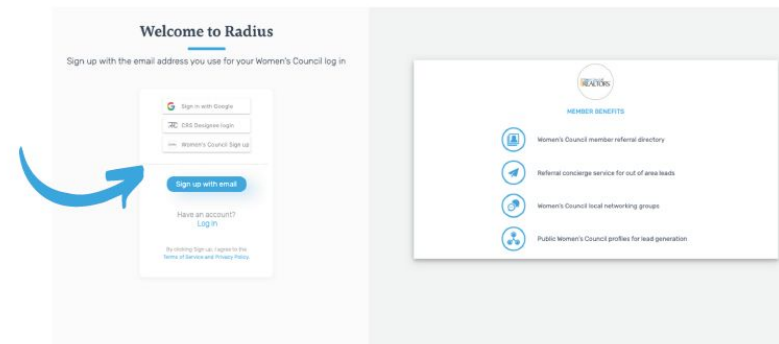

Tips to get the most of member finder

1. **Claim your profile** if you have not already (steps to follow)
2. **Update your profile** with a description, a photo and your specialities
3. **Set a reminder** to update it regularly
4. **Introduce yourself on the Radius community**
5. **Follow up** with a phone call once you've sent a referral or received a referral
6. **Update the status** of any received referrals

Claim your Women's Council Radius profile if you haven't already

1 Go to <https://www.wcr.org>

2 On this page be sure to click "Women's Council Member Finder"

3 Click Login and select "Edit Profile"

4 On this page be sure to click **Sign up with email**