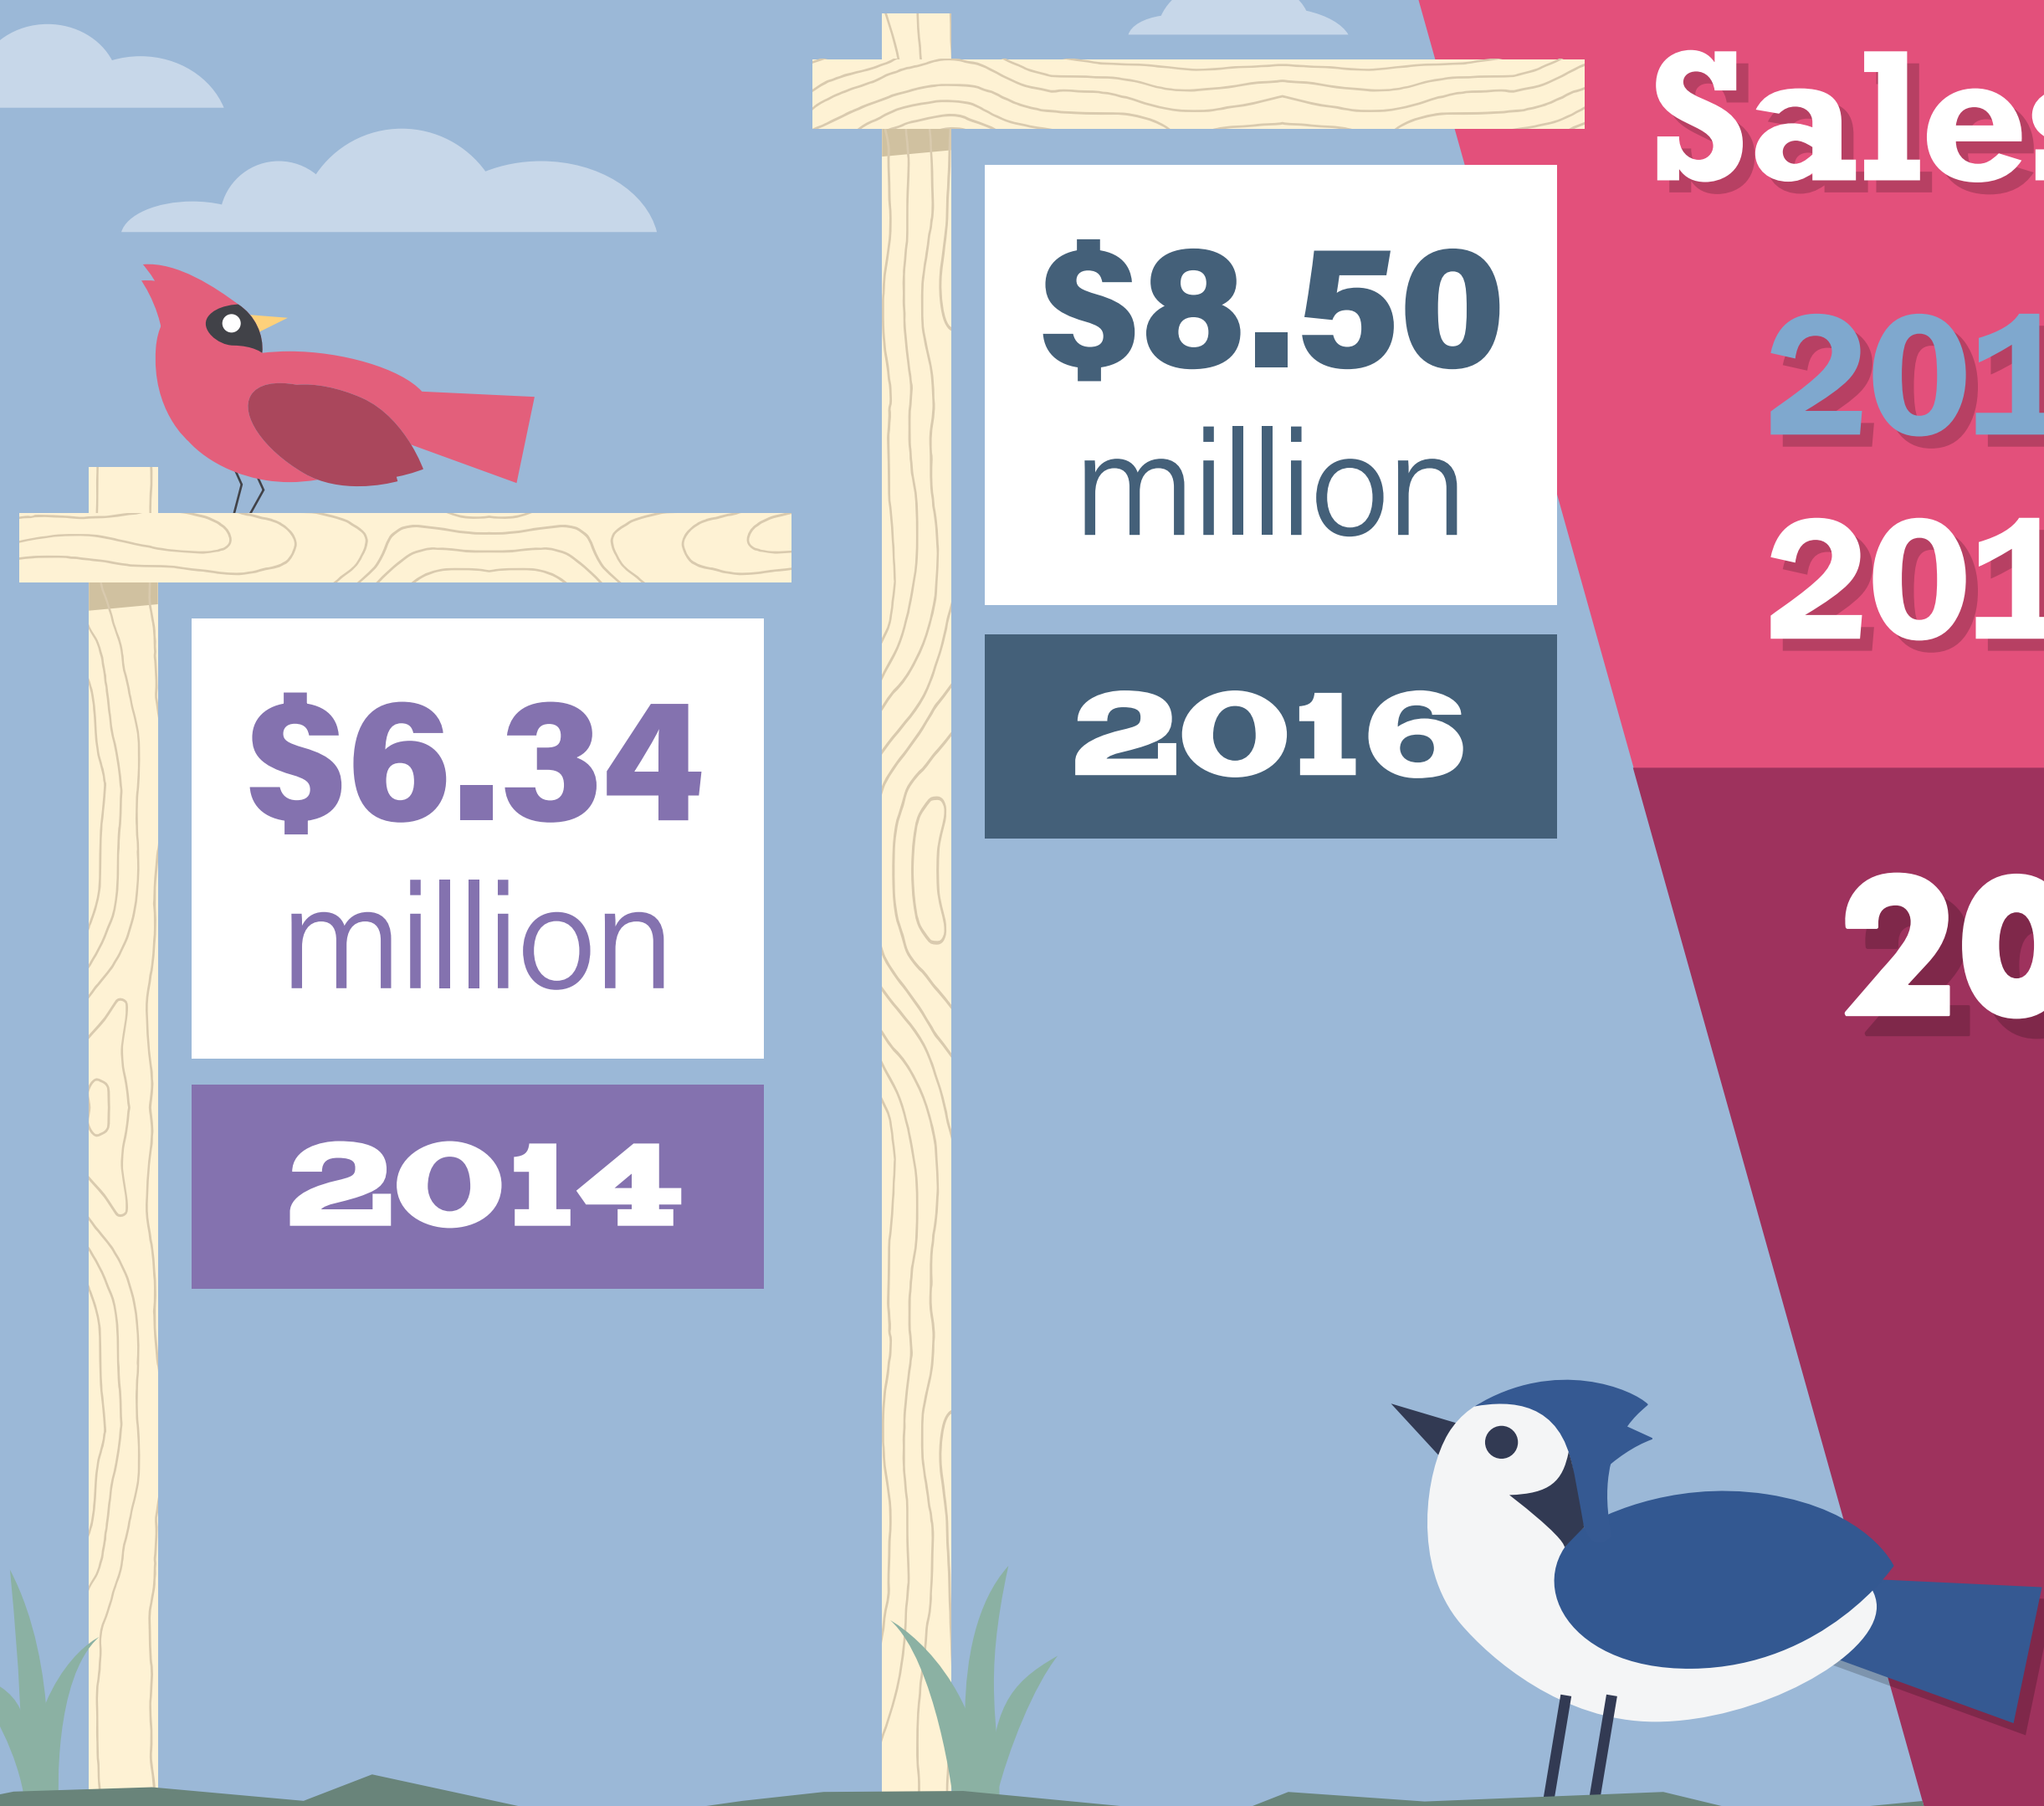

BUSINESS GROWTH

Sales Volume Average

Sales Volume Median

↑ 20%
in
2 years!

2016 Transactions per Month